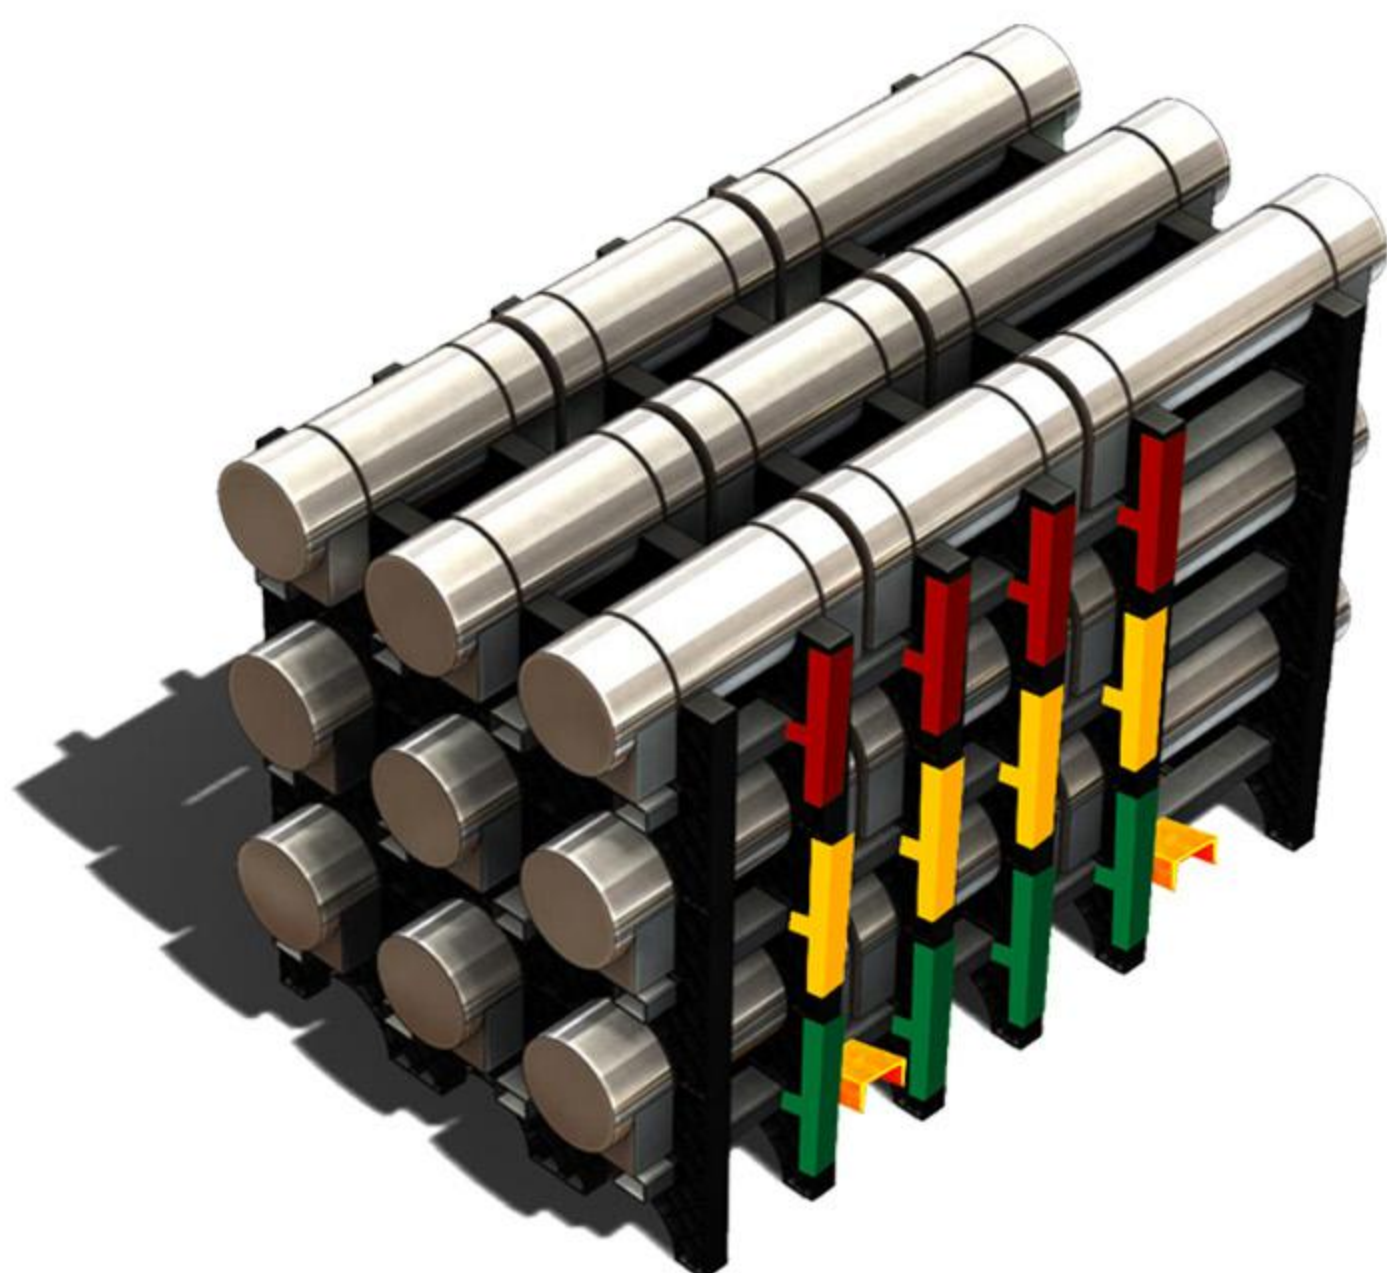

NAZAR SAZ-E OSWEH
Engineering & Commercial Co.

شرکت مهندسی بازرگانی
نظر ساز اسوه
(سهامی خاص)