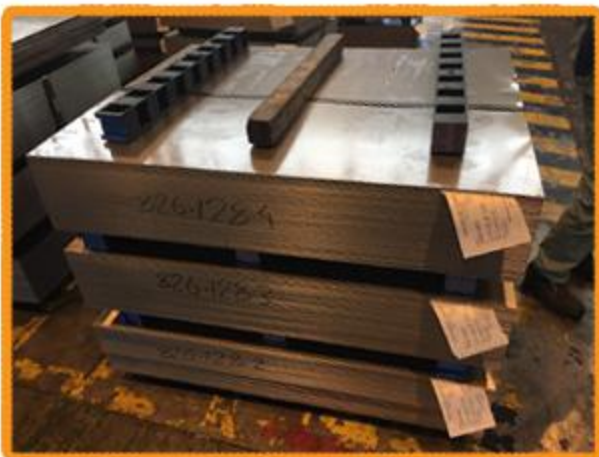

**Electrical insulating, Waterproof,
anti-Oil & Grease**

Black Type : BP 188

80 x 80 x 1000 mm

**Weight : 1500 gr ± 50 gr
Strength : 2500 Kg/m**

130 x 150 x 1200 mm

**Weight : 2500 gr ± 50 gr
Strength : 5000 Kg/m**